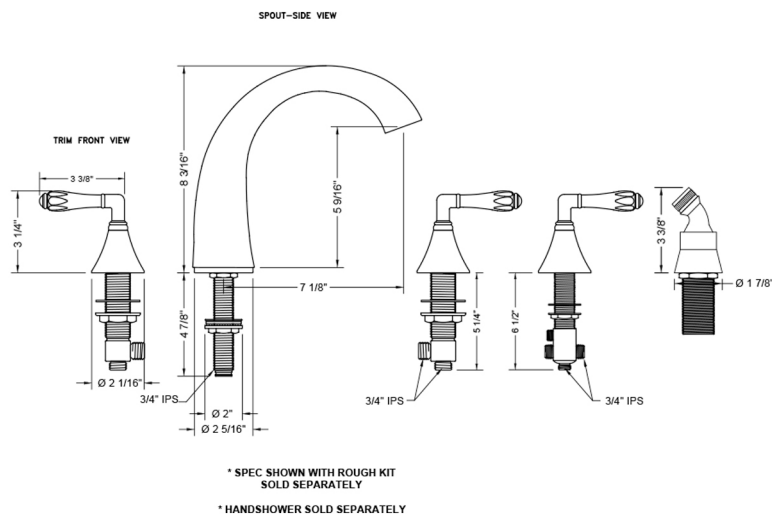

Cranford Roman Tub Set with Smooth Lever Handles and Angled Handshower Holder

Model #: 6960-T694-A-TRIM-

FEATURES:

- All brass roman deck mount tub set trim
- Any handshower can be used
- Quick connect/disconnect spout
- Stationary Spout includes full flow aerator
- Includes:
 - 3060-DS hose
 - 8029 angled handshower mount
 - 8019 deck mount sleeve
- Order handshower separately
- Spout Hole Size Min-Max: 1 1/8" - 1 3/4"
- Valve Hole Size Min-Max: 1 1/4" - 1 3/8"
- Requires J-6912-DIV-RGH rough in kit
- Not available in ULB, WH, or JACLO=COLOR

SPECIFICATION DRAWING:

AVAILABLE HANDLES: