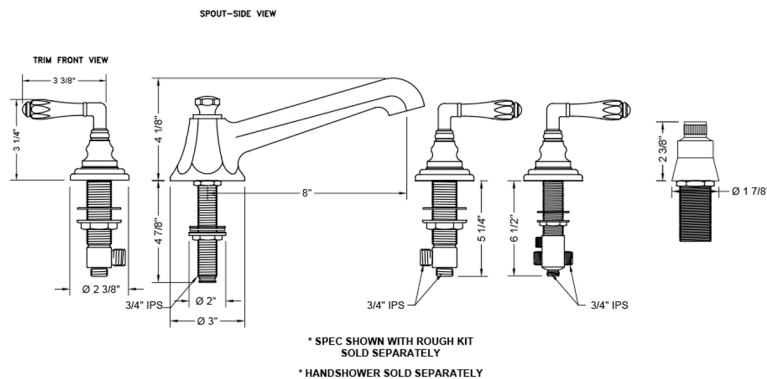

Westfield Roman Tub Set with Low Spout and Smooth Lever Handles and Straight Handshower Mount

Model #: 6970-T674-S-TRIM-

JACLO®

Confidence from start to finish.*

FEATURES:

- All brass roman deck mount tub set trim
- Any handshower can be used
- Quick connect/disconnect spout
- Stationary Spout includes full flow aerator
- Includes:
 - 3060-DS hose
 - 8030 straight handshower mount
 - 8019 deck mount sleeve
 - Order handshower separately
- Spout Hole Size Min-Max: 1 1/4" - 1 3/8"
- Valve Hole Size Min-Max: 1 1/4" - 1 3/8"
- Requires J-6912-DIV-RGH rough in kit
- Not available in BKN, PCU, PG, ULB, WH, JACLO=COLOR

SPECIFICATION DRAWING:

AVAILABLE HANDLES:

T674

T675

T676

T678