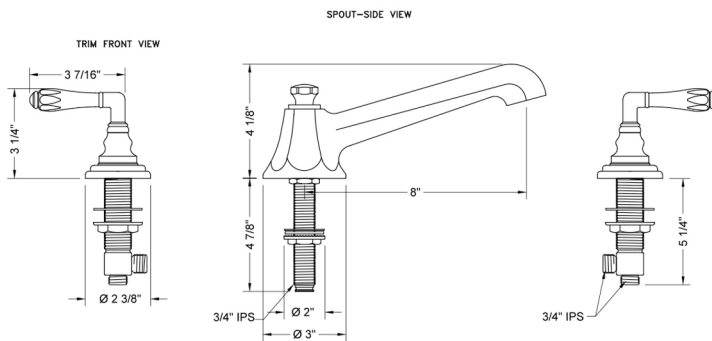

Westfield Roman Tub Set with Low Spout and Smooth Lever Handles

JACLO®

Confidence from start to finish.*

Model #: 6970-T674-TRIM-

FEATURES:

- All brass roman deck mount tub set trim
- Quick connect/disconnect spout
- Stationary spout with full flow aerator
- Spout Hole Size Min-Max: 1 1/8" - 1 3/4"
- Valve Hole Size Min-Max: 1 1/4" - 1 3/8"
- Requires J-6912 rough in kit
- Not available in BKN, PCU, PG, ULB

SPECIFICATION DRAWING:

* SPEC SHOWN WITH ROUGH KIT
SOLD SEPARATELY

AVAILABLE HANDLES:

T674

T675

T676

T678