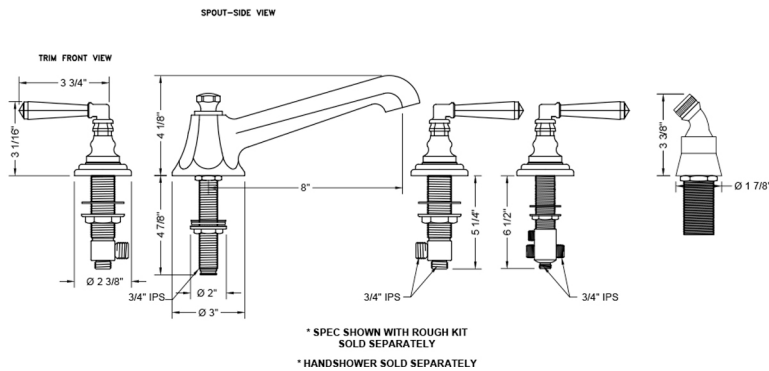

# Westfield Roman Tub Set with Low Spout and Hex Lever Handles and Angled Handshower Mount

Model #: 6970-T675-A-TRIM-

## FEATURES:

- All brass roman deck mount tub set trim
- Any handshower can be used
- Quick connect/disconnect spout
- Stationary Spout includes full flow aerator
- Includes:
  - 3060-DS hose
  - 8029 angled handshower mount
  - 8019 deck mount sleeve
- Order handshower separately
- Spout Hole Size Min-Max: 1 1/4" - 1 3/8"
- Valve Hole Size Min-Max: 1 1/4" - 1 3/8"
- Requires J-6912-DIV-RGH rough in kit
- Not available in BKN, PCU, PG, ULB, WH, JACLO=COLOR

## SPECIFICATION DRAWING: