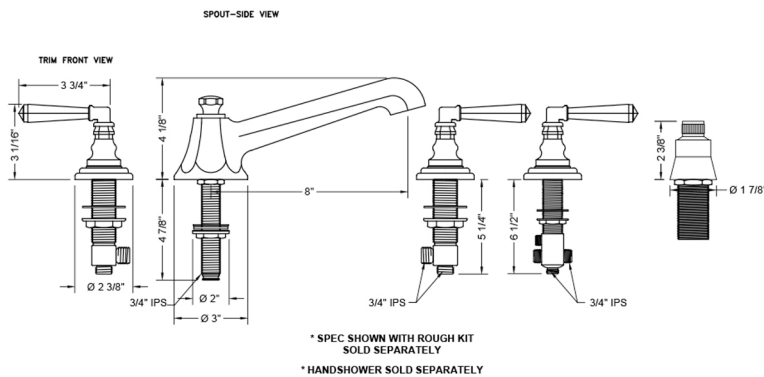

Westfield Roman Tub Set with Low Spout and Hex Lever Handles and Straight Handshower Mount

Model #: 6970-T675-S-TRIM-

JACLO®

Confidence from start to finish.*

FEATURES:

- All brass roman deck mount tub set trim
- Any handshower can be used
- Quick connect/disconnect spout
- Stationary Spout includes full flow aerator
- Includes:
 - 3060-DS hose
 - 8030 straight handshower mount
 - 8019 deck mount sleeve
- Order handshower separately
- Spout Hole Size Min-Max: 1 1/4" - 1 3/8"
- Valve Hole Size Min-Max: 1 1/4" - 1 3/8"
- Requires J-6912-DIV-RGH rough in kit
- Not available in BKN, PCU, PG, ULB, WH, JACLO=COLOR

SPECIFICATION DRAWING:

AVAILABLE HANDLES: