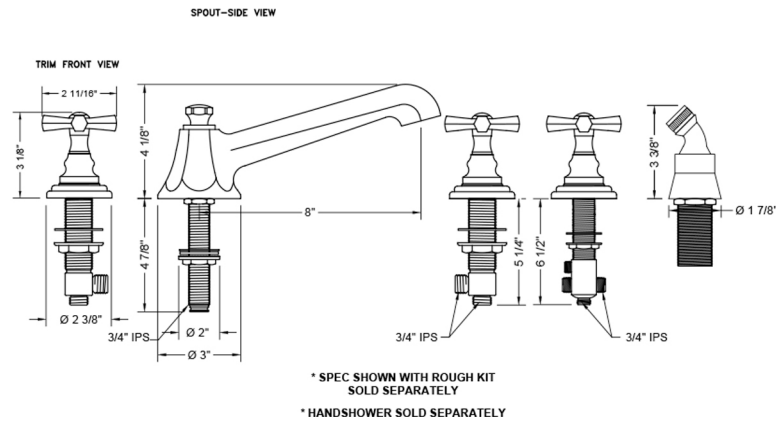

SPECIFICATION DRAWING: