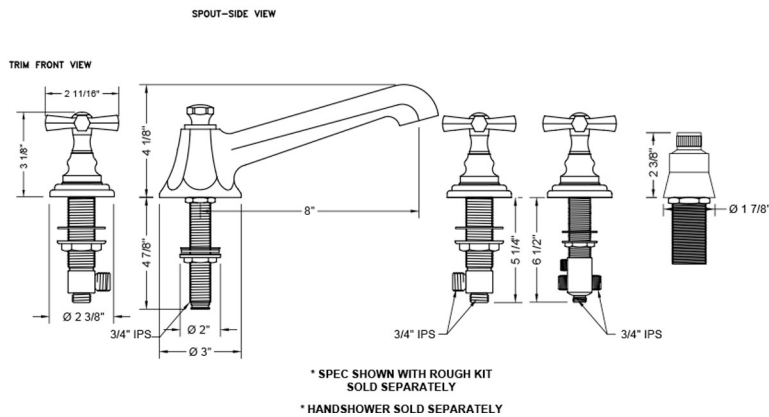

SPECIFICATION DRAWING: