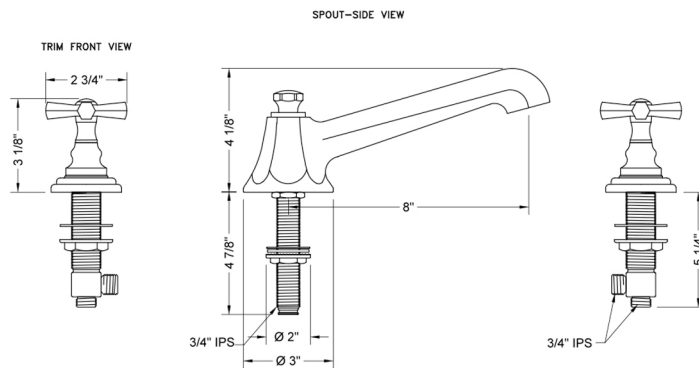

Westfield Roman Tub Set with Low Spout and Hex Cross Handles

Model #: 6970-T676-TRIM-

FEATURES:

- All brass roman deck mount tub set trim
- Quick connect/disconnect spout
- Stationary spout with full flow aerator
- Spout Hole Size Min-Max: 1 1/8" - 1 3/4"
- Valve Hole Size Min-Max: 1 1/4" - 1 3/8"
- Both standard metal & porcelain buttons/caps are included with the T678 & T676 handle options
- Requires J-6912 rough in kit
- Not available in BKN, PCU, PG, ULB

SPECIFICATION DRAWING:

* SPEC SHOWN WITH ROUGH KIT
SOLD SEPARATELY

AVAILABLE HANDLES:

T674

T675

T676

T678