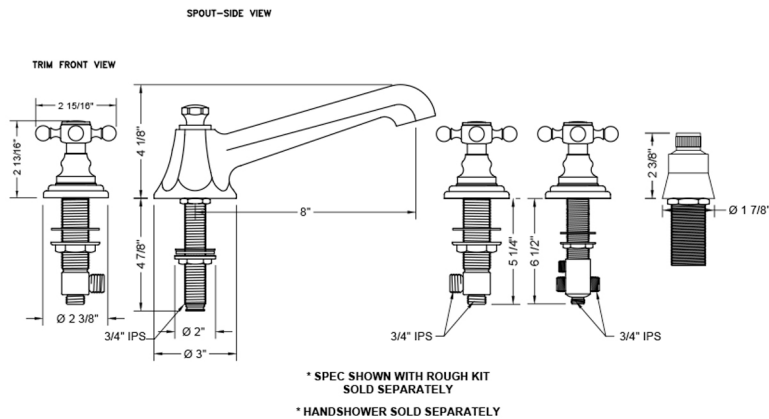

# Westfield Roman Tub Set with Low Spout and Ball Cross Handles and Straight Handshower Mount

Model #: 6970-T678-S-TRIM-

## FEATURES:

- All brass roman deck mount tub set trim
- Any handshower can be used
- Quick connect/disconnect spout
- Stationary Spout includes full flow aerator
- Includes:
  - 3060-DS hose
  - 8030 straight handshower mount
  - 8019 deck mount sleeve
- Order handshower separately
- Spout Hole Size Min-Max: 1 1/4" - 1 3/8"
- Valve Hole Size Min-Max: 1 1/4" - 1 3/8"
- Both standard metal & porcelain buttons/caps are included with the T678 & T676 handle options
- Requires J-6912-DIV-RGH rough in kit
- Not available in BKN, PCU, PG, ULB, WH, JACLO=COLOR

## SPECIFICATION DRAWING: