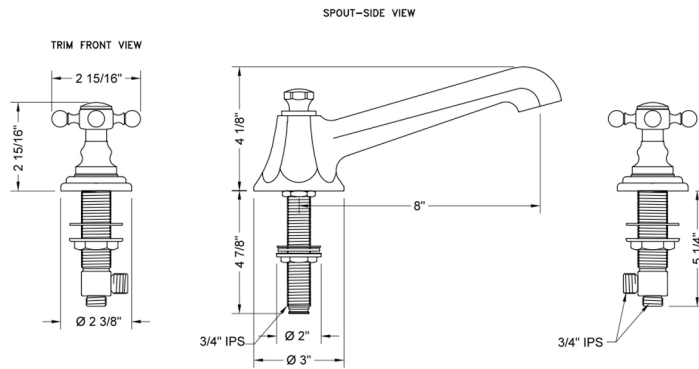

SPECIFICATION DRAWING: