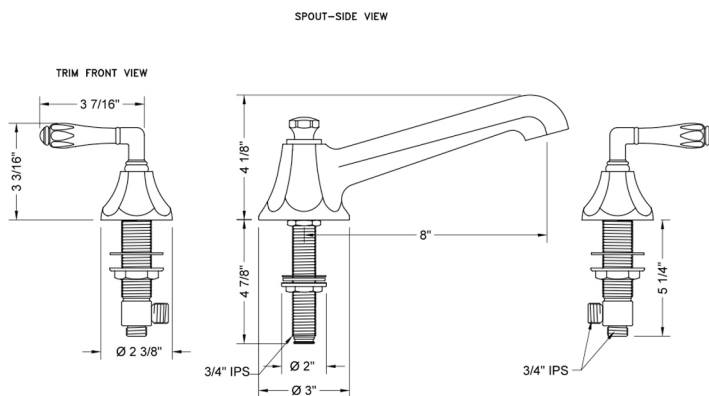

SPECIFICATION DRAWING: