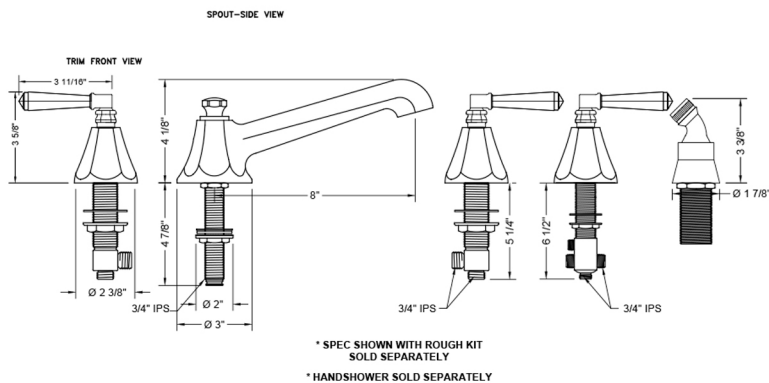

## FEATURES:

- All brass roman deck mount tub set trim
- Any handshower can be used
- Quick connect/disconnect spout
- Stationary Spout includes full flow aerator
- Includes:
  - 3060-DS hose
  - 8029 angled handshower mount
  - 8019 deck mount sleeve
- Order handshower separately
- Spout Hole Size Min-Max: 1 1/4" - 1 3/8"
- Valve Hole Size Min-Max: 1 1/4" - 1 3/8"
- Requires J-6912-DIV-RGH rough in kit
- Not available in BKN, PCU, PG, ULB, WH, JACLO=COLOR

## SPECIFICATION DRAWING: