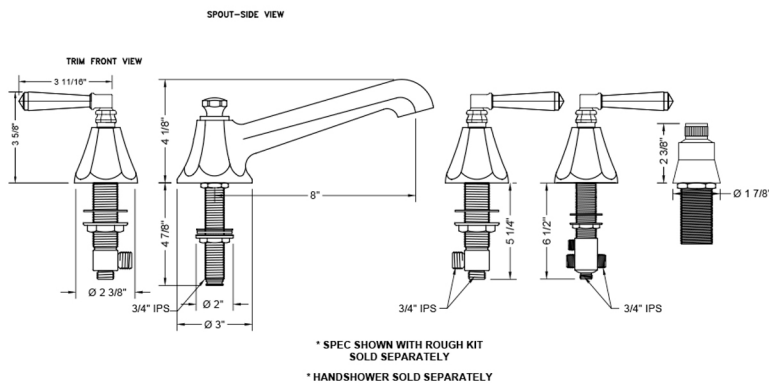

SPECIFICATION DRAWING: