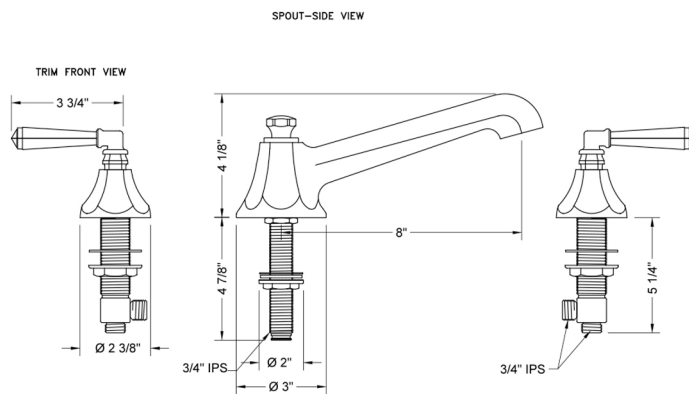

Astor Roman Tub Set with Low Spout and Hex Lever Handles

Model #: 6970-T685-TRIM-

FEATURES:

- All brass roman deck mount tub set trim
- Quick connect/disconnect spout
- Stationary spout with full flow aerator
- Spout Hole Size Min-Max: 1 1/8" - 1 3/4"
- Valve Hole Size Min-Max: 1 1/4" - 1 3/8"
- Both standard metal & porcelain buttons/caps are included with the T686 & T688 handle options
- Requires J-6912 rough in kit
- Not available in BKN, PCU, PG, ULB

SPECIFICATION DRAWING:

* SPEC SHOWN WITH ROUGH KIT
SOLD SEPARATELY

AVAILABLE HANDLES:

T684

T685

T686

T688