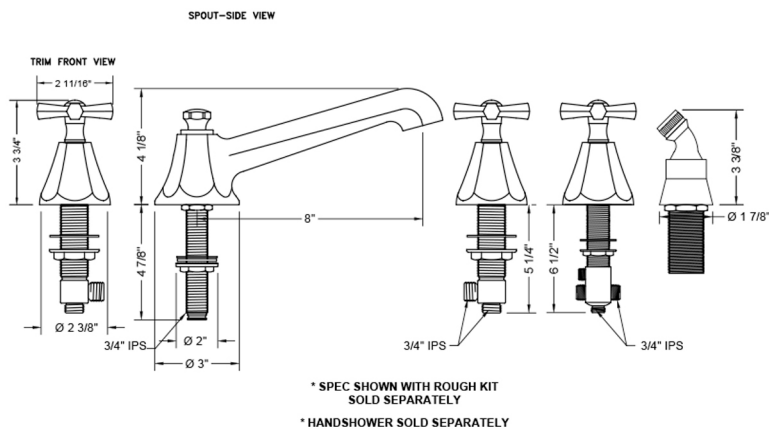

Astor Roman Tub Set with Low Spout and Hex Cross Handles and Angled Handshower Mount

Model #: 6970-T686-A-TRIM-

JACLO®

Confidence from start to finish.*

FEATURES:

- All brass roman deck mount tub set trim
- Any handshower can be used
- Quick connect/disconnect spout
- Stationary Spout includes full flow aerator
- Includes:
 - 3060-DS hose
 - 8029 angled handshower mount
 - 8019 deck mount sleeve
- Order handshower separately
- Spout Hole Size Min-Max: 1 1/4" - 1 3/8"
- Valve Hole Size Min-Max: 1 1/4" - 1 3/8"
- Both standard metal & porcelain buttons/caps are included with the T686 & T688 handle options
- Requires J-6912-DIV-RGH rough in kit
- Not available in BKN, PCU, PG, ULB, WH, JACLO=COLOR

SPECIFICATION DRAWING:

AVAILABLE HANDLES: