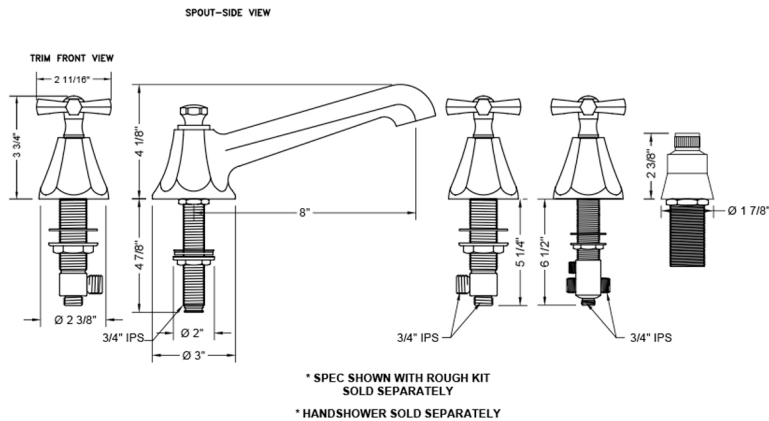

SPECIFICATION DRAWING: