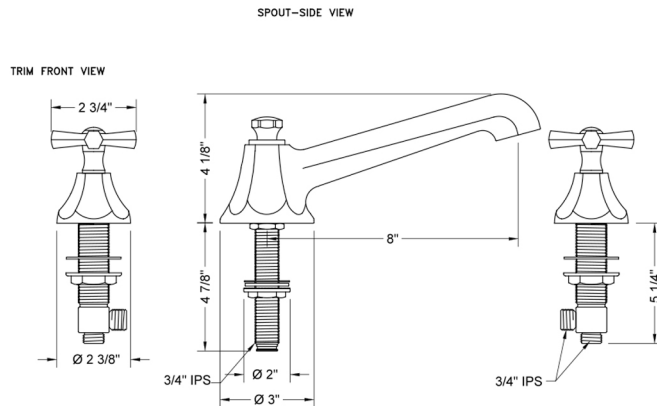

SPECIFICATION DRAWING: