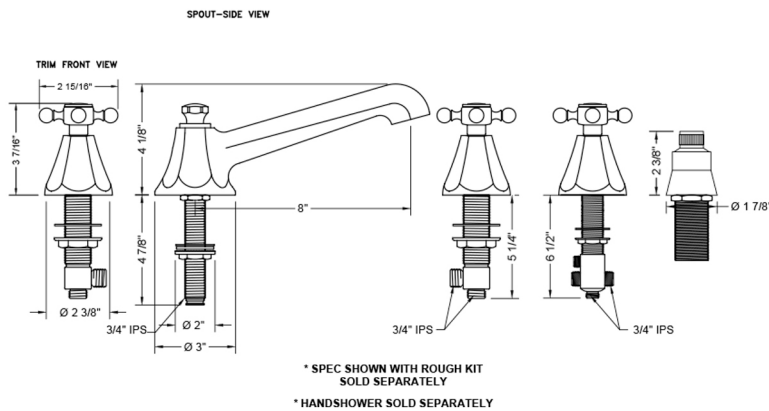

SPECIFICATION DRAWING: