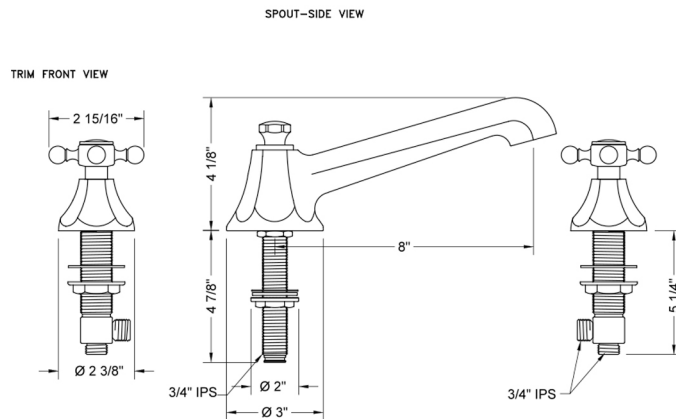

SPECIFICATION DRAWING: