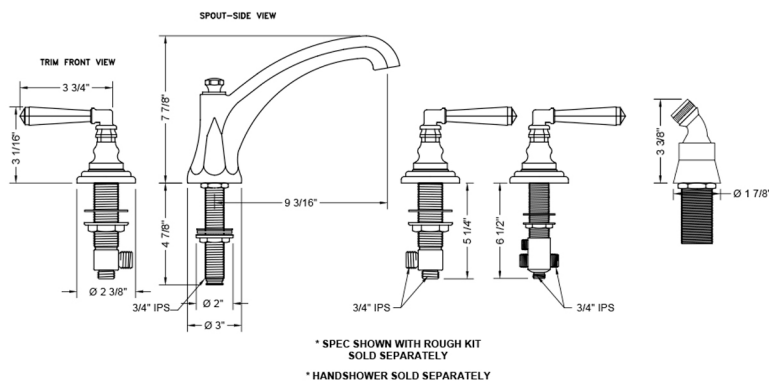

Westfield Roman Tub Set with High Spout and Hex Lever Handles and Angled Handshower Mount

Model #: 6972-T675-A-TRIM-

FEATURES:

- All brass roman deck mount tub set trim
- Any handshower can be used
- Quick connect/disconnect spout
- Stationary Spout includes full flow aerator
- Includes:
 - 3060-DS hose
 - 8029 angled handshower mount
 - 8019 deck mount sleeve
- Order handshower separately
- Spout Hole Size Min-Max: 1 1/8" - 1 3/4"
- Valve Hole Size Min-Max: 1 1/4" - 1 3/8"
- Requires J-6912-DIV-RGH rough in kit
- Not available in BKN, PCU, PG, ULB, WH, JACLO=COLOR

SPECIFICATION DRAWING:

AVAILABLE HANDLES: