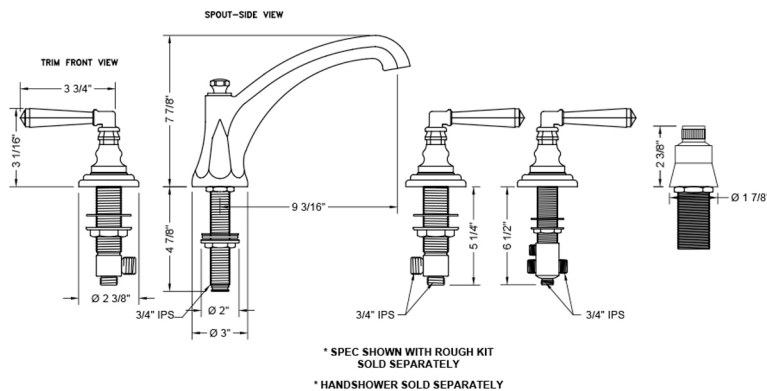

Westfield Roman Tub Set with High Spout and Hex Lever Handles and Straight Handshower Mount

Model #: 6972-T675-S-TRIM-

JACLO®

Confidence from start to finish.*

FEATURES:

- All brass roman deck mount tub set trim
- Any handshower can be used
- Quick connect/disconnect spout
- Stationary Spout includes full flow aerator
- Includes:
 - 3060-DS hose
 - 8029 angled handshower mount
 - 8019 deck mount sleeve
- Order handshower separately
- Spout Hole Size Min-Max: 1 1/8" - 1 3/4"
- Valve Hole Size Min-Max: 1 1/4" - 1 3/8"
- Requires J-6912-DIV-RGH rough in kit
- Not available in BKN, PCU, PG, ULB, WH, JACLO=COLOR

SPECIFICATION DRAWING:

AVAILABLE HANDLES:

T674

T675

T676

T678