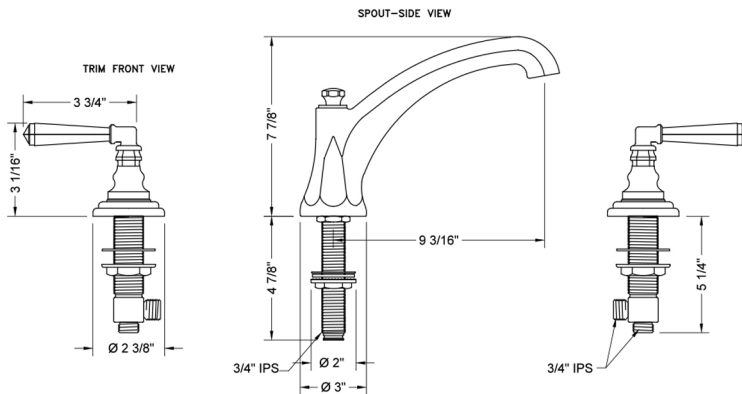

Westfield Roman Tub Set with High Spout and Hex Lever Handles

Confidence from start to finish.*

Model #: 6972-T675-TRIM-

FEATURES:

- All brass roman deck mount tub set trim
- Quick connect/disconnect spout
- Stationary spout with full flow aerator
- Spout Hole Size Min-Max: 1 1/8" - 1 3/4"
- Valve Hole Size Min-Max: 1 1/4" - 1 3/8"
- Both standard metal & porcelain buttons/caps are included with the T678 & T676 handle options
- Requires J-6912 rough in kit
- Not available in BKN, PCU, PG, ULB

SPECIFICATION DRAWING:

* SPEC SHOWN WITH ROUGH KIT
 SOLD SEPARATELY

AVAILABLE HANDLES:

T674

T675

T676

T678