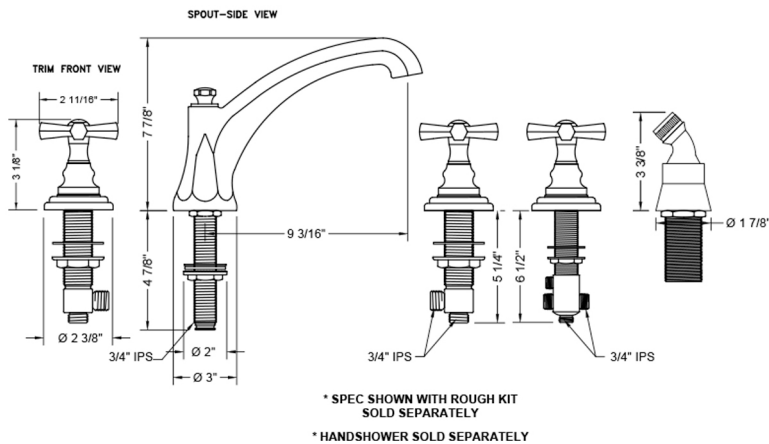

SPECIFICATION DRAWING: