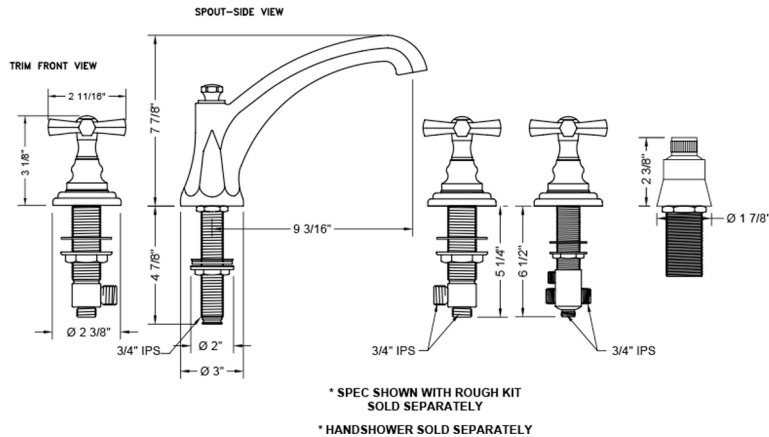

# Westfield Roman Tub Set with High Spout and Hex Cross Handles and Straight Handshower Mount

Model #: 6972-T676-S-TRIM-

## FEATURES:

- All brass roman deck mount tub set trim
- Any handshower can be used
- Quick connect/disconnect spout
- Stationary Spout includes full flow aerator
- Includes:
  - 3060-DS hose
  - 8029 angled handshower mount
  - 8019 deck mount sleeve
- Order handshower separately
- Spout Hole Size Min-Max: 1 1/8" - 1 3/4"
- Valve Hole Size Min-Max: 1 1/4" - 1 3/8"
- Both standard metal & porcelain buttons/caps are included with the T678 & T676 handle options
- Requires J-6912-DIV-RGH rough in kit
- Not available in BKN, PCU, PG, ULB, WH, JACLO=COLOR

## SPECIFICATION DRAWING: