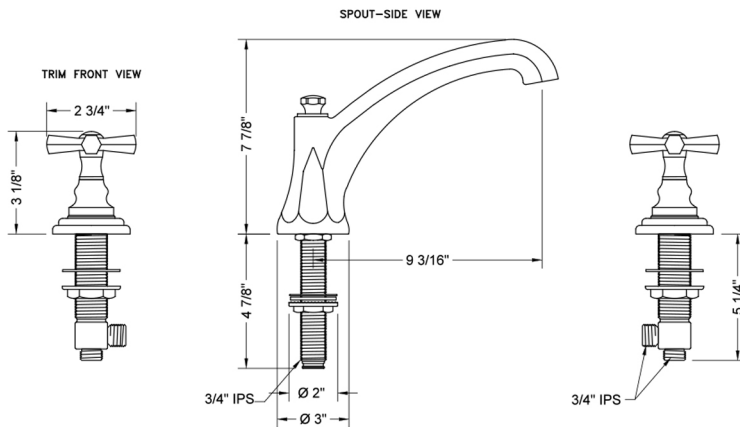

Westfield Roman Tub Set with High Spout and Hex Cross Handles

JACLO®

Confidence from start to finish.™

Model #: 6972-T676-TRIM-

FEATURES:

- All brass roman deck mount tub set trim
- Quick connect/disconnect spout
- Stationary spout with full flow aerator
- Spout Hole Size Min-Max: 1 1/8" - 1 3/4"
- Valve Hole Size Min-Max: 1 1/4" - 1 3/8"
- Both standard metal & porcelain buttons/caps are included with the T678 & T676 handle options
- Requires J-6912 rough in kit
- Not available in BKN, PCU, PG, ULB

SPECIFICATION DRAWING:

* SPEC SHOWN WITH ROUGH KIT
 SOLD SEPARATELY

AVAILABLE HANDLES:

T674

T675

T676

T678