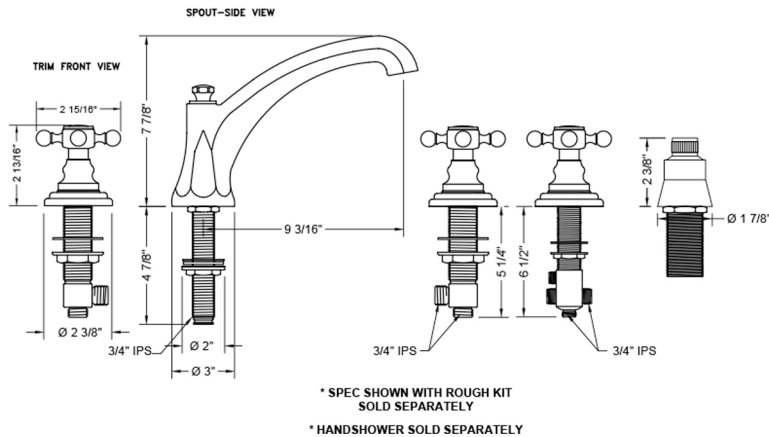

# Westfield Roman Tub Set with High Spout and Ball Cross Handles and Straight Handshower Mount

Model #: 6972-T678-S-TRIM-

## FEATURES:

- All brass roman deck mount tub set trim
- Any handshower can be used
- Quick connect/disconnect spout
- Stationary Spout includes full flow aerator
- Includes:
  - 3060-DS hose
  - 8029 angled handshower mount
  - 8019 deck mount sleeve
- Order handshower separately
- Spout Hole Size Min-Max: 1 1/8" - 1 3/4"
- Valve Hole Size Min-Max: 1 1/4" - 1 3/8"
- Both standard metal & porcelain buttons/caps are included with the T678 & T676 handle options
- Requires J-6912-DIV-RGH rough in kit
- Not available in BKN, PCU, PG, ULB, WH, JACLO=COLOR

## SPECIFICATION DRAWING: