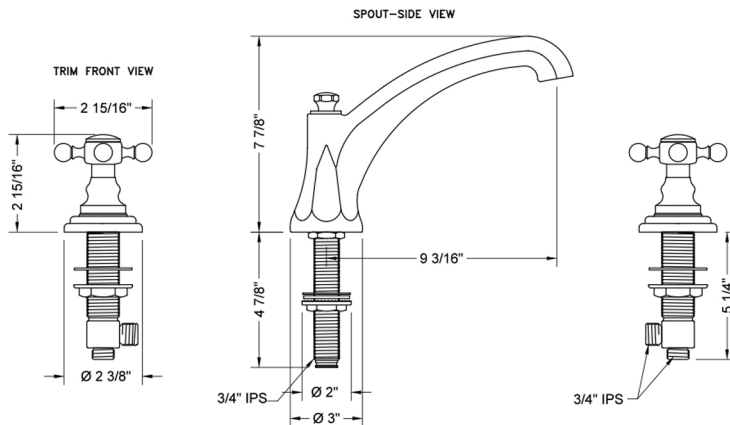

Westfield Roman Tub Set with High Spout and Ball Cross Handles

Model #: 6972-T678-TRIM-

FEATURES:

- All brass roman deck mount tub set trim
- Quick connect/disconnect spout
- Stationary spout with full flow aerator
- Spout Hole Size Min-Max: 1 1/8" - 1 3/4"
- Valve Hole Size Min-Max: 1 1/4" - 1 3/8"
- Both standard metal & porcelain buttons/caps are included with the T678 & T676 handle options
- Requires J-6912 rough in kit
- Not available in BKN, PCU, PG, ULB

SPECIFICATION DRAWING:

* SPEC SHOWN WITH ROUGH KIT
SOLD SEPARATELY

AVAILABLE HANDLES: