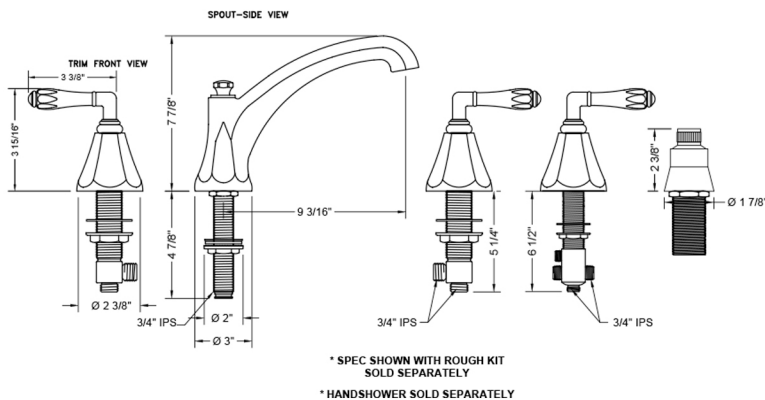

SPECIFICATION DRAWING: