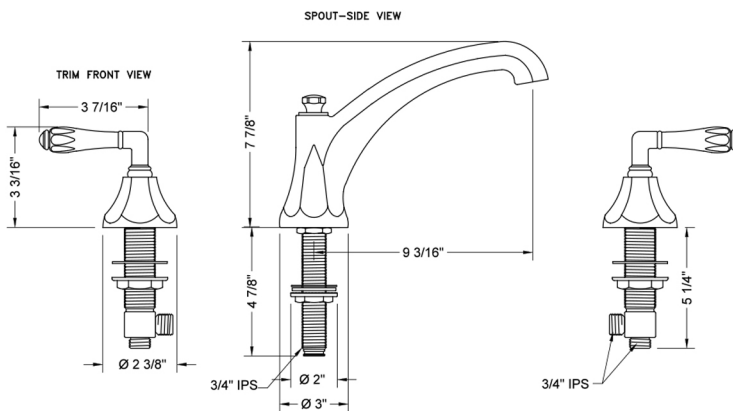

Astor Roman Tub Set with High Spout and Smooth Lever Handles

JACLO®

Confidence from start to finish.™

Model #: 6972-T684-TRIM-

FEATURES:

- All brass roman deck mount tub set trim
- Quick connect/disconnect spout
- Stationary spout with full flow aerator
- Spout Hole Size Min-Max: 1 1/8" - 1 3/4"
- Valve Hole Size Min-Max: 1 1/4" - 1 3/8"
- Both standard metal & porcelain buttons/caps are included with the T686 & T688 handle options
- Requires J-6912 rough in kit
- Not available in BKN, PCU, PG, ULB, WH, JACLO=COLOR

SPECIFICATION DRAWING:

* SPEC SHOWN WITH ROUGH KIT
SOLD SEPARATELY

AVAILABLE HANDLES:

T684

T685

T686

T688