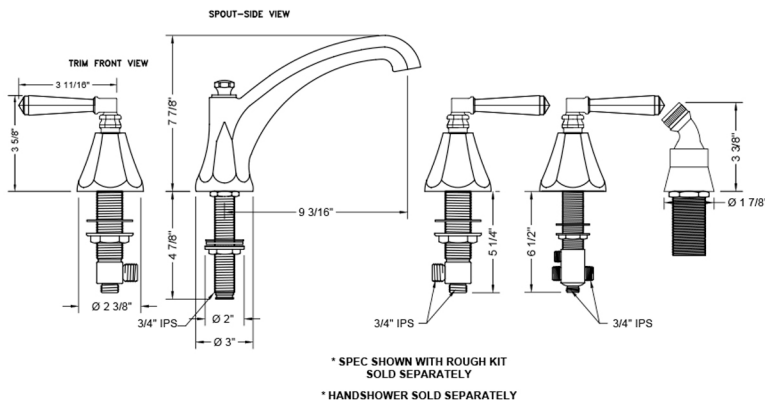

SPECIFICATION DRAWING: