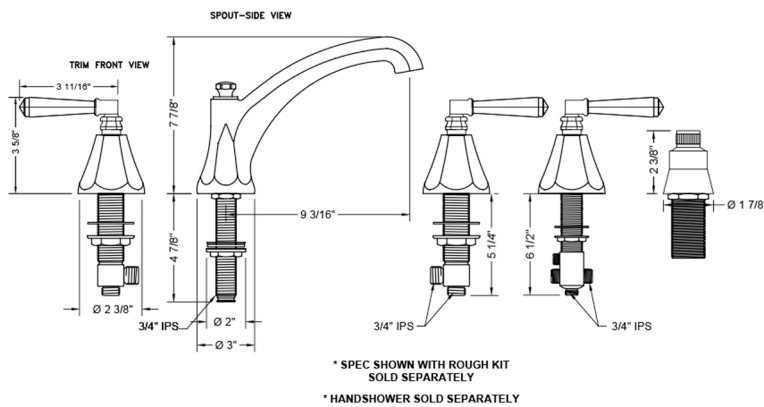

# Astor Roman Tub Set with High Spout and Hex Lever Handles and Straight Handshower Mount

Model #: 6972-T685-S-TRIM-

## FEATURES:

- All brass roman deck mount tub set trim
- Any handshower can be used
- Quick connect/disconnect spout
- Stationary Spout includes full flow aerator
- Includes:
  - 3060-DS hose
  - 8029 angled handshower mount
  - 8019 deck mount sleeve
- Order handshower separately
- Spout Hole Size Min-Max: 1 1/8" - 1 3/4"
- Valve Hole Size Min-Max: 1 1/4" - 1 3/8"
- Requires J-6912-DIV-RGH rough in kit
- Not available in BKN, PCU, PG, ULB, WH, JACLO=COLOR

## SPECIFICATION DRAWING: