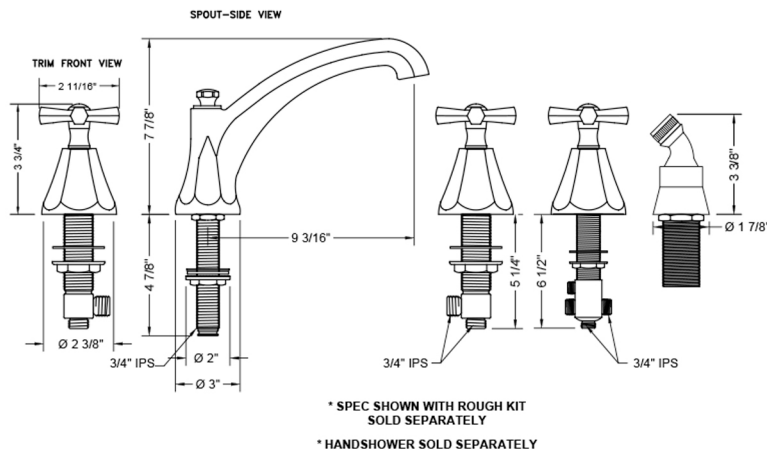

# Astor Roman Tub Set with High Spout and Hex Cross Handles and Angled Handshower Mount

Model #: 6972-T686-A-TRIM-

## FEATURES:

- All brass roman deck mount tub set trim
- Any handshower can be used
- Quick connect/disconnect spout
- Stationary Spout includes full flow aerator
- Includes:
  - 3060-DS hose
  - 8029 angled handshower mount
  - 8019 deck mount sleeve
- Order handshower separately
- Spout Hole Size Min-Max: 1 1/8" - 1 3/4"
- Valve Hole Size Min-Max: 1 1/4" - 1 3/8"
- Both standard metal & porcelain buttons/caps are included with the T686 & T688 handle options
- Requires J-6912-DIV-RGH rough in kit
- Not available in BKN, PCU, PG, ULB, WH, JACLO=COLOR

## SPECIFICATION DRAWING: