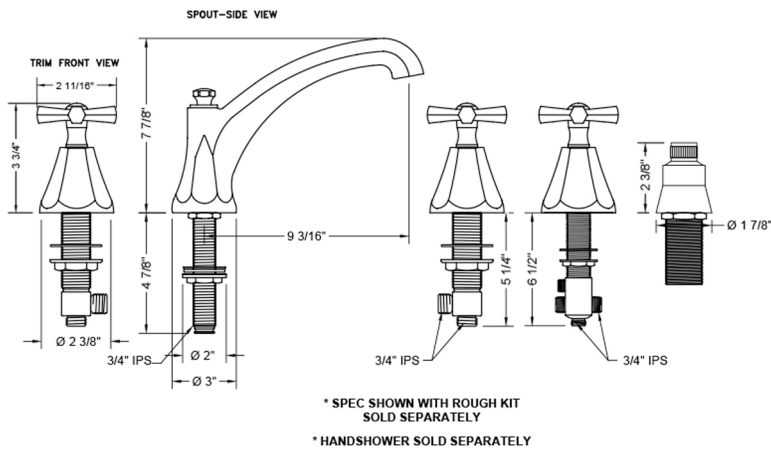

SPECIFICATION DRAWING: