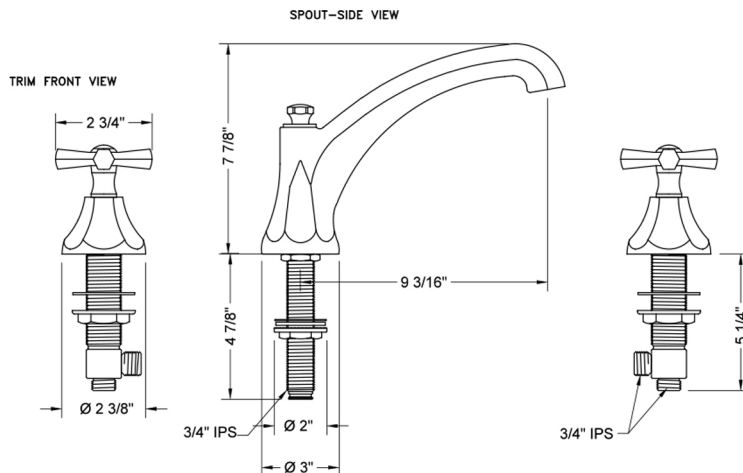

Astor Roman Tub Set with High Spout and Hex Cross Handles

JACLO®

Confidence from start to finish.™

Model #: 6972-T686-TRIM-

FEATURES:

- All brass roman deck mount tub set trim
- Quick connect/disconnect spout
- Stationary spout with full flow aerator
- Spout Hole Size Min-Max: 1 1/8" - 1 3/4"
- Valve Hole Size Min-Max: 1 1/4" - 1 3/8"
- Both standard metal & porcelain buttons/caps are included with the T686 & T688 handle options
- Requires J-6912 rough in kit
- Not available in BKN, PCU, PG, ULB, WH, JACLO=COLOR

SPECIFICATION DRAWING:

* SPEC SHOWN WITH ROUGH KIT
 SOLD SEPARATELY

AVAILABLE HANDLES:

T684

T685

T686

T688