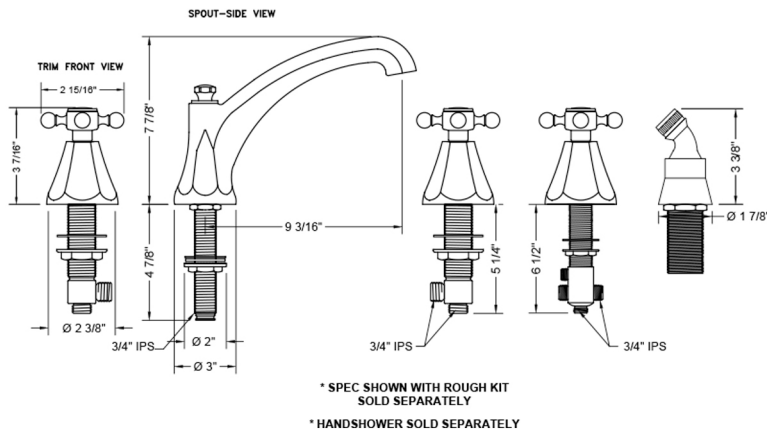

SPECIFICATION DRAWING: