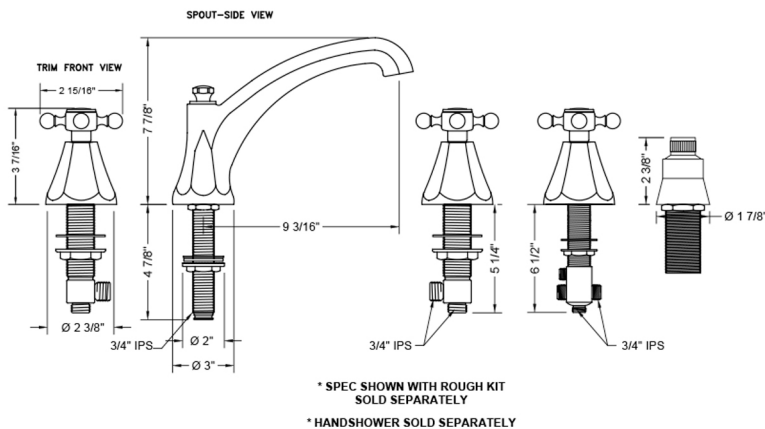

SPECIFICATION DRAWING: