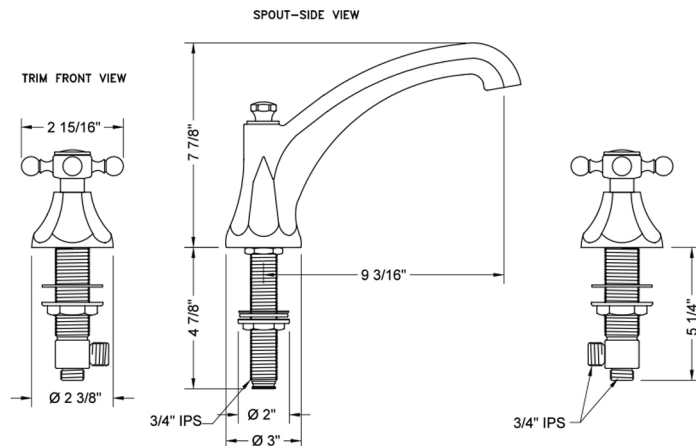

Astor Roman Tub Set with High Spout and Ball Cross Handles

Model #: 6972-T688-TRIM-

FEATURES:

- All brass roman deck mount tub set trim
- Quick connect/disconnect spout
- Stationary spout with full flow aerator
- Spout Hole Size Min-Max: 1 1/8" - 1 3/4"
- Valve Hole Size Min-Max: 1 1/4" - 1 3/8"
- Both standard metal & porcelain buttons/caps are included with the T686 & T688 handle options
- Requires J-6912 rough in kit
- Not available in BKN, PCU, PG, ULB, WH, JACLO=COLOR

SPECIFICATION DRAWING:

* SPEC SHOWN WITH ROUGH KIT
SOLD SEPARATELY

AVAILABLE HANDLES: