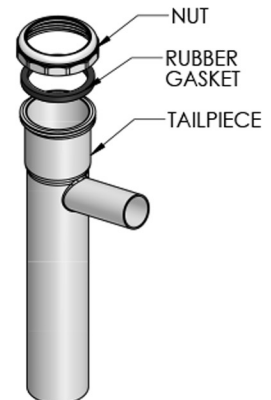

Branched Tailpiece

Model #: 6991-34-

FEATURES:

- Slip Joint pattern branch tailpiece
- 1 1/2" Branch tailpiece with 7/8" OD Clamp Connection
- Solid brass nut, fully polished and plated
- Not available in ULB

SPECIFICATION DRAWING:

ASSEMBLED

EXPLODED VIEW