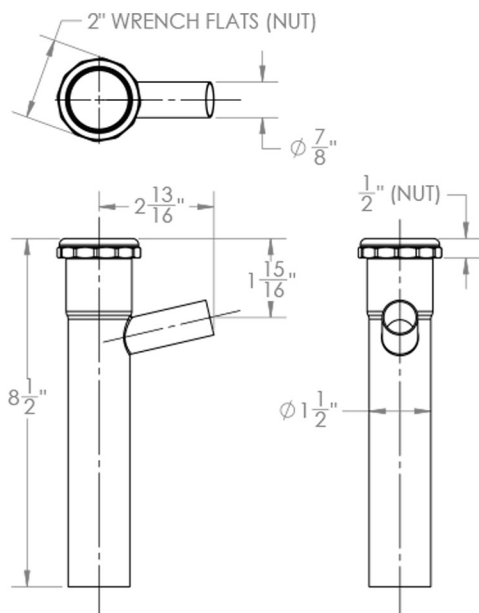

Branched Tailpiece

Model #: 6991-34-

FEATURES:

- Slip Joint pattern branch tailpiece
- 1 1/2" Branch tailpiece with 7/8" OD Clamp Connection
- Solid brass nut, fully polished and plated
- Not available in ULB

SPECIFICATION DRAWING:

ASSEMBLED

EXPLODED VIEW