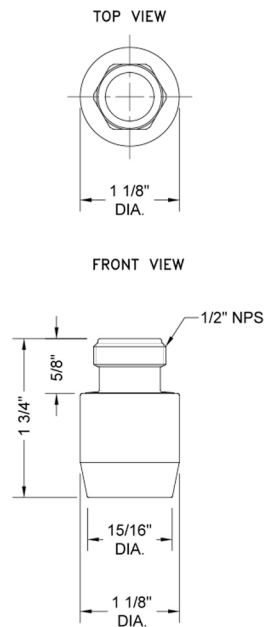

Vacuum Breaker

Model #: 7006-

FEATURES:

- Atmospheric vacuum breaker
- 1/2" Female inlet x 1/2" Male outlet
- For use with handshowers where required by code
- Can only be mounted vertically
- IAMPO listed
- Not available in ULB

AVAILABLE FINISHES:

Polished Chrome (PCH)	Satin Chrome (SC)	Bronze Umber (BU)
Satin Nickel (SN)	Pewter (PEW)	Caramel Bronze (CB)
Polished Nickel (PN)	Antique Brass (AB)	Antique Copper (ACU)
Oil-Rubbed Bronze (ORB)	Polished Brass (PB)	Polished Copper (PCU)
Vintage Bronze (VB)	Satin Brass (SB)	Matte Black (MBK)
Satin Gold (SG)	Polished Gold (PG)	Black Nickel (BKN)
White (WH)	Satin Cooper (SCU)	Almond (ALD)
Amber (AMB)	Azure Blue (AZB)	Coral (COR)
Mint Green (GRN)	Stone Grey (GRY)	Lilac (LAC)
Light Blue (LBL)	Limon (LIM)	Plum (PLM)
Pink (PNK)	Red (RED)	Graphite (GPH)
Aged Unlacquered Brass (AUB)		

SPECIFICATION DRAWING:

COMPLIANCES:

Complies with: ASME A112.18.1-2012/CSA B125.1-12