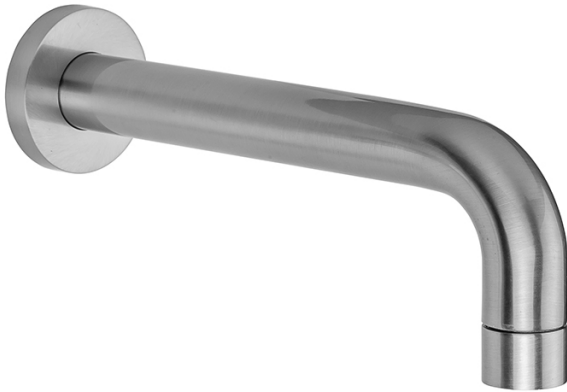

Contempo Slim Tub Spout

Model #: 7230-

FEATURES:

- All brass tub spout
- 1/2" female IPS inlet
- 8" reach
- Refer to installation instructions for proper install
- Collection: Contempo Slim
- Custom length spouts available - Contact JACLO

AVAILABLE FINISHES:

Polished Chrome (PCH)	Satin Chrome (SC)	Bronze Umber (BU)
Satin Nickel (SN)	Pewter (PEW)	Caramel Bronze (CB)
Polished Nickel (PN)	Antique Brass (AB)	Antique Copper (ACU)
Oil-Rubbed Bronze (ORB)	Polished Brass (PB)	Polished Copper (PCU)
Vintage Bronze (VB)	Satin Brass (SB)	Matte Black (MBK)
Satin Gold (SG)	Polished Gold (PG)	Black Nickel (BKN)
White (WH)	Unlacquered Brass (ULB)	Satin Cooper (SCU)
Almond (ALD)	Amber (AMB)	Azure Blue (AZB)
Coral (COR)	Mint Green (GRN)	Stone Grey (GRY)
Lilac (LAC)	Light Blue (LBL)	Limon (LIM)
Plum (PLM)	Pink (PNK)	Red (RED)
Graphite (GPH)	Aged Unlacquered Brass (AUB)	