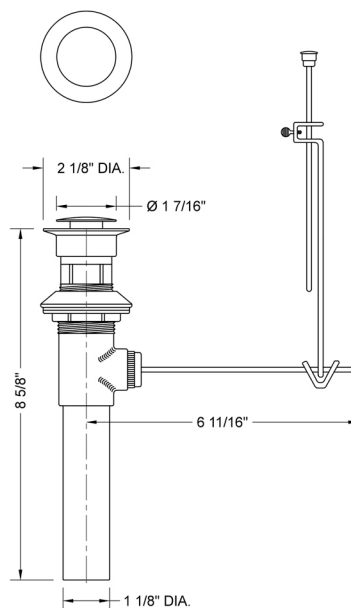

COMPLIANCES:

Complies with: ASME A112.18.1-2012/CSA B125.1-12