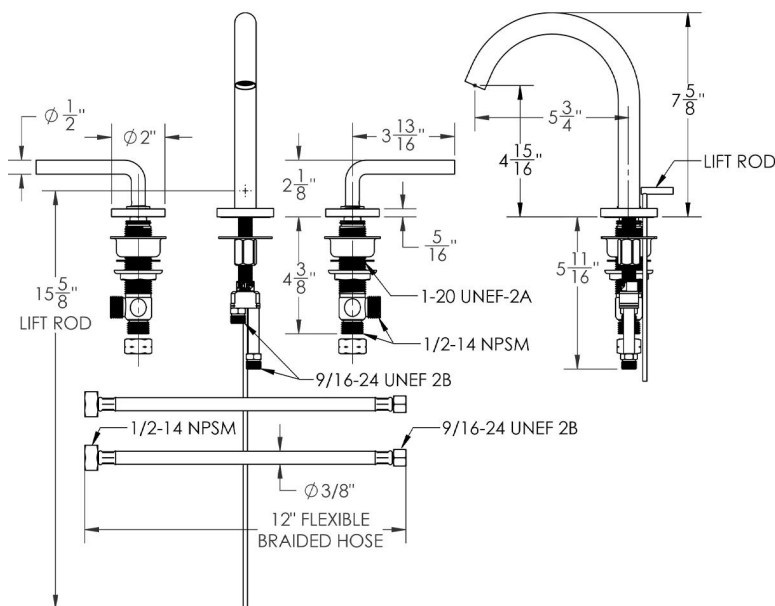

### FEATURES:

- All brass 8" - 12" widespread faucet includes brass pop-up drain with overflow
- 1/4 turn ceramic valves
- Available Flow Rates: 1.5, 1.2 & 0.5 GPM. Additional flow rate (aerator) options available. Contact JACLO.
- 5 3/4" spout reach
- Spout Hole Size Min-Max: 1 1/2" - 1 7/8"
- Valve Hole Size Min-Max: 1 1/8" - 1 5/8"
- ADA Compliant Levers

### SPECIFICATION DRAWING: