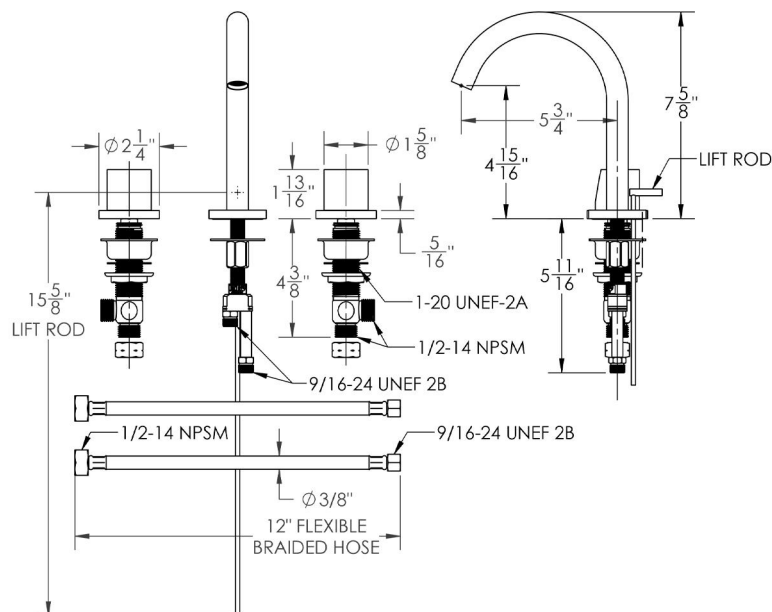

## FEATURES:

- All brass 8" - 12" widespread faucet includes brass pop-up drain with overflow
- 1/4 turn ceramic valves
- Available Flow Rates: 1.5, 1.2 & 0.5 GPM. Additional flow rate (aerator) options available. Contact JACLO.
- 5 3/4" spout reach
- Spout Hole Size Min-Max: 1 1/2" - 1 7/8"
- Valve Hole Size Min-Max: 1 1/8" - 1 5/8"

## SPECIFICATION DRAWING: