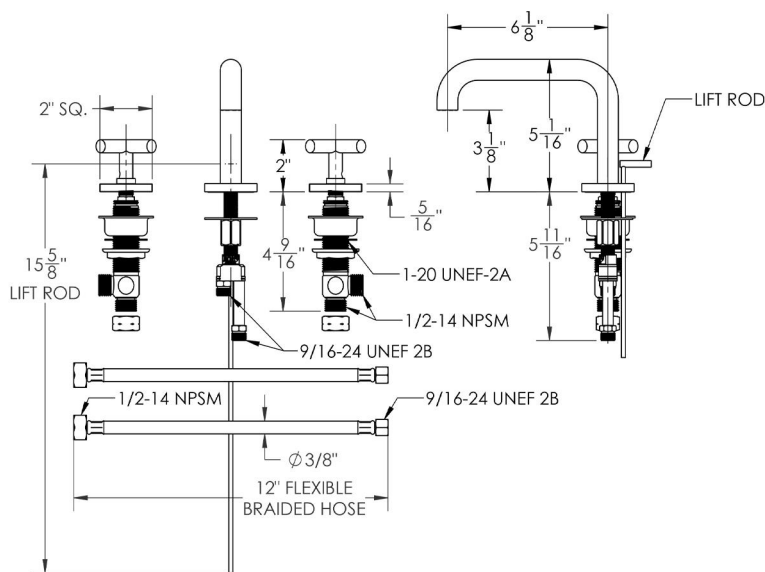

Contempo Slim Downtown Faucet with Square Escutcheons & Contempo Slim Lever Handles- 0.5 GPM

Model #: 7773-TSQ461-0.5-

JACLO®

Confidence from start to finish.™

FEATURES:

- All brass 8" - 12" widespread faucet includes brass pop-up drain with overflow
- 1/4 turn ceramic valves
- Available Flow Rates: 1.5, 1.2 & 0.5 GPM. Additional flow rate (aerator) options available. Contact JACLO.
- 5 3/4" spout reach
- Spout Hole Size Min-Max: 1 1/2" - 1 7/8"
- Valve Hole Size Min-Max: 1 1/8" - 1 5/8"
- ADA Compliant Levers

SPECIFICATION DRAWING:

AVAILABLE HANDLES:

COMPLIANCES: