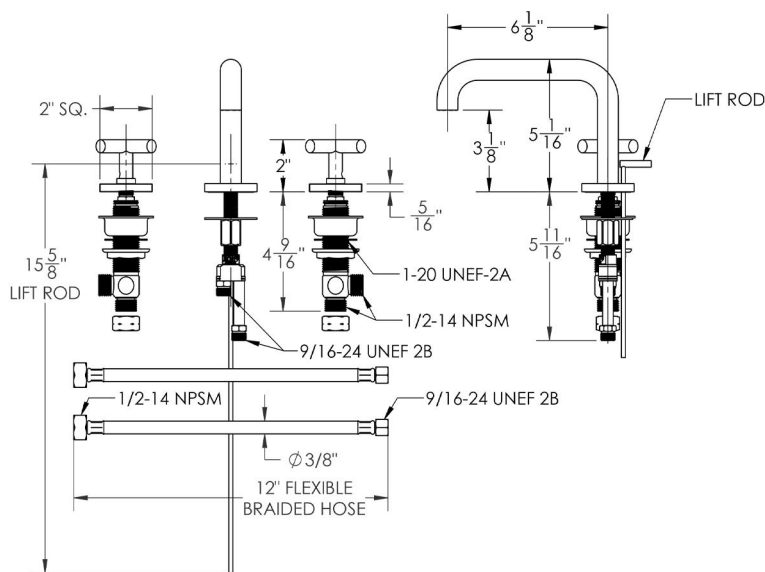

Contempo Slim Downtown Faucet with Square Escutcheons & Contempo Slim Cross Handles- 1.2 GPM

Model #: 7773-TSQ461-1.2-

JACLO

Confidence from start to finish.

FEATURES:

- All brass 8" - 12" widespread faucet includes brass pop-up drain with overflow
- 1/4 turn ceramic valves
- Available Flow Rates: 1.5, 1.2 & 0.5 GPM. Additional flow rate (aerator) options available. Contact JACLO.
- 5 3/4" spout reach
- Spout Hole Size Min-Max: 1 1/2" - 1 7/8"
- Valve Hole Size Min-Max: 1 1/8" - 1 5/8"

SPECIFICATION DRAWING:

AVAILABLE HANDLES:

COMPLIANCES: