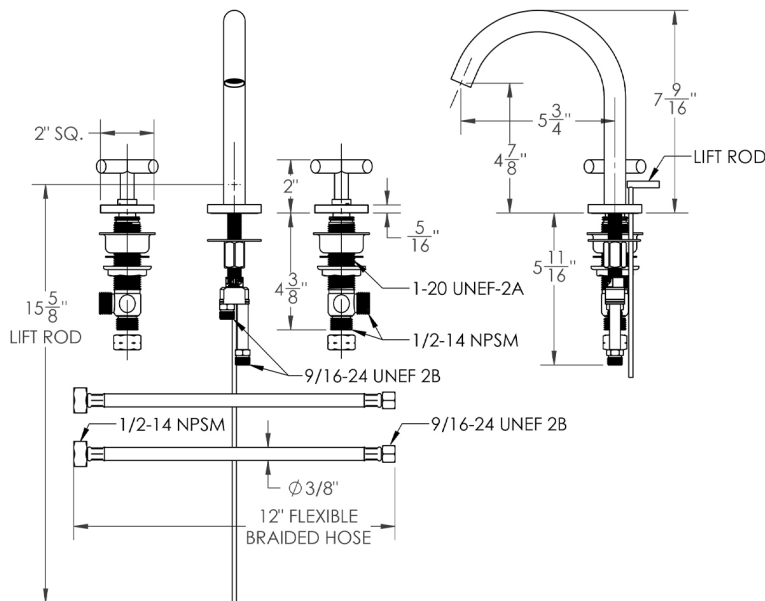

Contempo Slim Uptown Faucet with Square Escutcheons & Contempo Slim Cross Handles

Model #: 7771-TSQ461-

JACLO®

Confidence from start to finish.™

FEATURES:

- All brass 8" - 12" widespread faucet includes brass pop-up drain with overflow
- 1/4 turn ceramic valves
- Stationary Spout
- Available Flow Rates: 1.5, 1.2 & 0.5 GPM. Additional flow rate (aerator) options available. Contact JACLO.
- 5 3/4" spout reach center to center
- Spout Hole Size Min-Max: 1 1/2" - 1 7/8"
- Valve Hole Size Min-Max: 1 1/8" - 1 5/8"
- For additional drain options refer to lavatory drain section or visit jaclo.com

SPECIFICATION DRAWING:

AVAILABLE HANDLES:

TSQ461

TSQ458

TSQ672