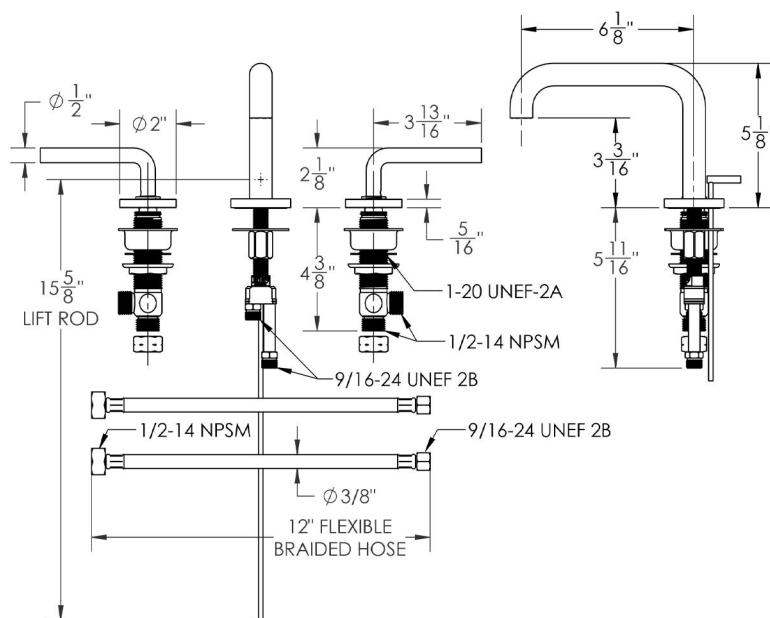

## FEATURES:

- All brass 8" - 12" widespread faucet includes brass pop-up drain with overflow
- 1/4 turn ceramic valves
- Available Flow Rates: 1.5, 1.2 & 0.5 GPM. Additional flow rate (aerator) options available. Contact JACLO.
- 5 3/4" spout reach
- Spout Hole Size Min-Max: 1 1/2" - 1 7/8"
- Valve Hole Size Min-Max: 1 1/8" - 1 5/8"
- ADA Compliant Levers

## SPECIFICATION DRAWING: