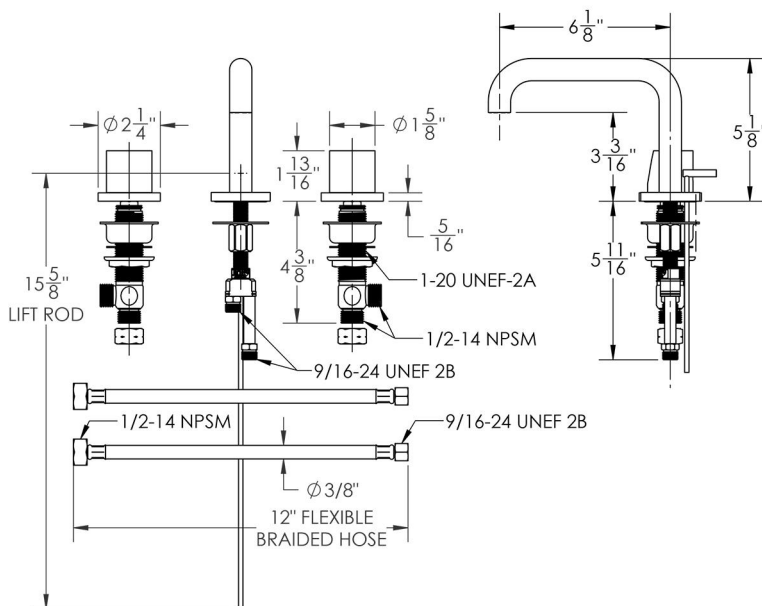

## FEATURES:

- All brass 8" - 12" widespread faucet includes brass pop-up drain with overflow
- 1/4 turn ceramic valves
- Available Flow Rates: 1.5, 1.2 & 0.5 GPM. Additional flow rate (aerator) options available. Contact JACLO.
- 5 3/4" spout reach
- Spout Hole Size Min-Max: 1 1/2" - 1 7/8"
- Valve Hole Size Min-Max: 1 1/8" - 1 5/8"

## SPECIFICATION DRAWING: