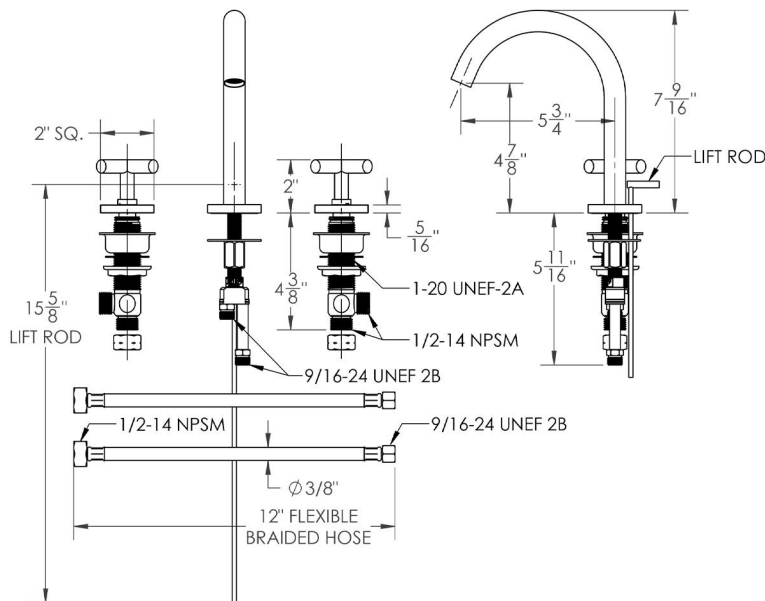

Contempo Slim Uptown Faucet with Square Escutcheons & Contempo Slim Cross Handles- 1.2 GPM

Model #: 7771-TSQ461-1.2-

JACLO®

Confidence from start to finish.™

FEATURES:

- All brass 8" - 12" widespread faucet includes brass pop-up drain with overflow
- 1/4 turn ceramic valves
- Available Flow Rates: 1.5, 1.2 & 0.5 GPM. Additional flow rate (aerator) options available. Contact JACLO.
- 5 3/4" spout reach
- Spout Hole Size Min-Max: 1 1/2" - 1 7/8"
- Valve Hole Size Min-Max: 1 1/8" - 1 5/8"

SPECIFICATION DRAWING:

AVAILABLE HANDLES:

TSQ461

TSQ458

TSQ672

COMPLIANCES: