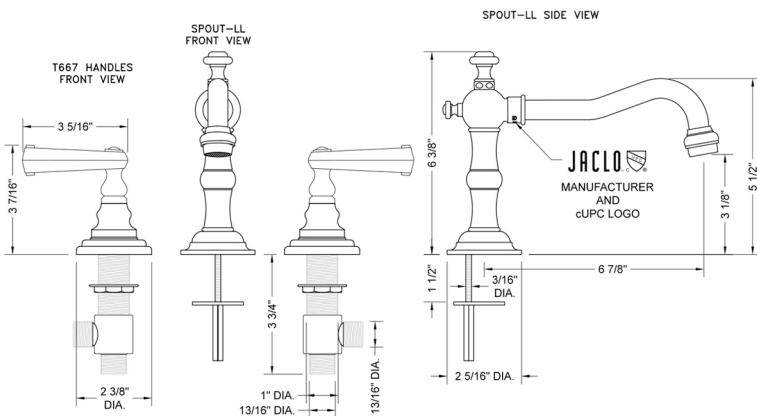

COMPLIANCES:

CEC

Complies with: ASME A112.18.1-2012/CSA B125.1-12