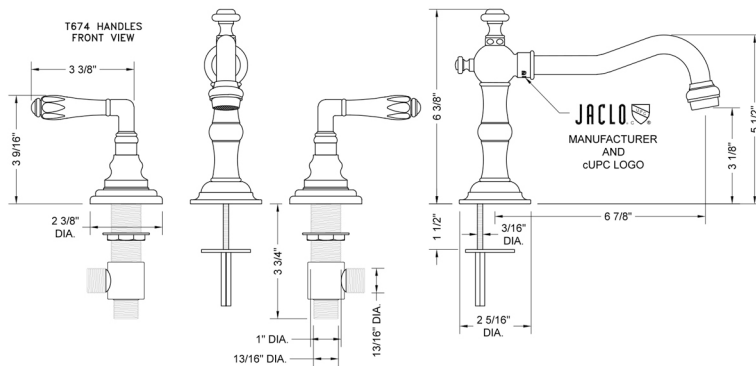

## FEATURES:

- All brass 8" - 12" widespread faucet includes brass pop-up drain with overflow
- 1/4 turn ceramic valves
- Swivel Spout
- Available Flow Rates: 1.5, 1.2 & 0.5 GPM. Additional flow rate (aerator) options available. Contact JACLO.
- 6 7/8" spout reach
- Spout Hole Size: 1" - 2"
- Valve Hole Size: 1 1/8" - 1 5/8"
- ADA Compliant Levers

## SPECIFICATION DRAWING: